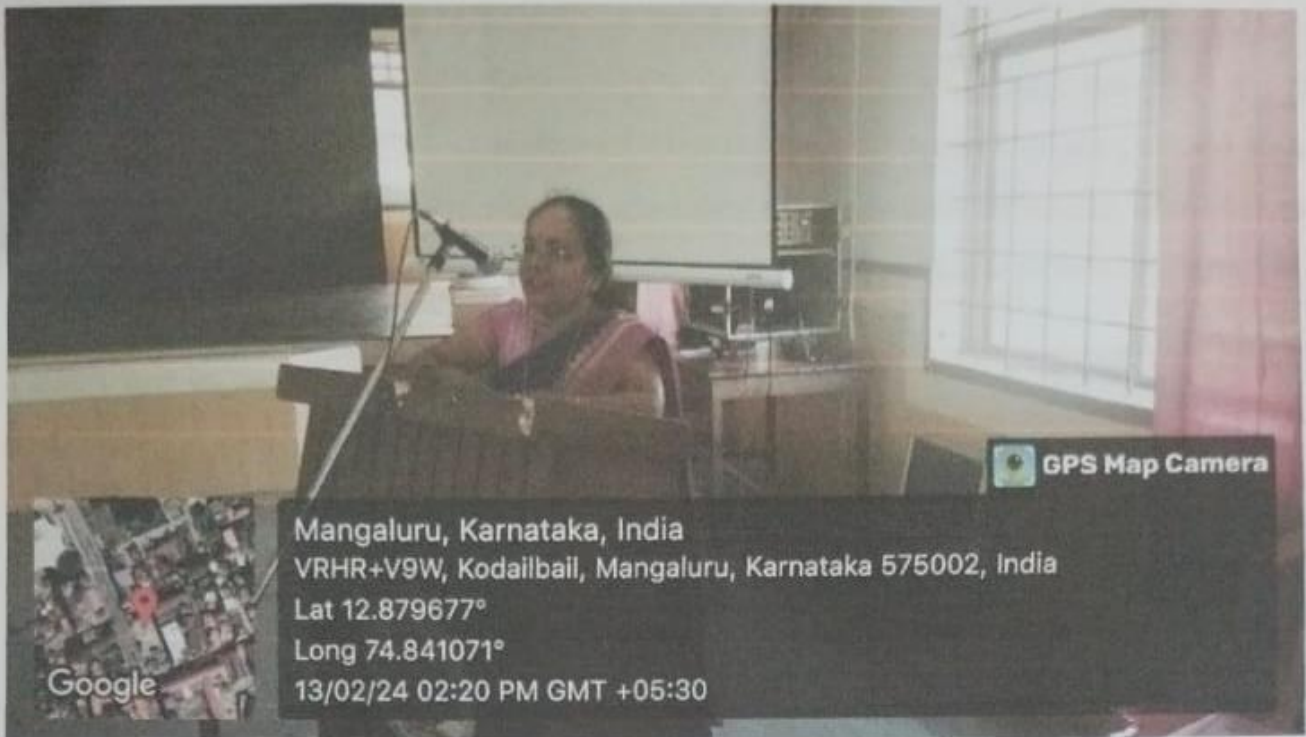

DR. THARANATH
Principal

Programme Schedule

Session - 1 Resource Person: Mrs. VINATHA K. Topic: Stress Management During Examinations	02:00pm - 03:00pm
Interactive Session Interaction with Faculty Members Topic: Rules & Tips relating to Examinations	03:00pm - 04.00pm