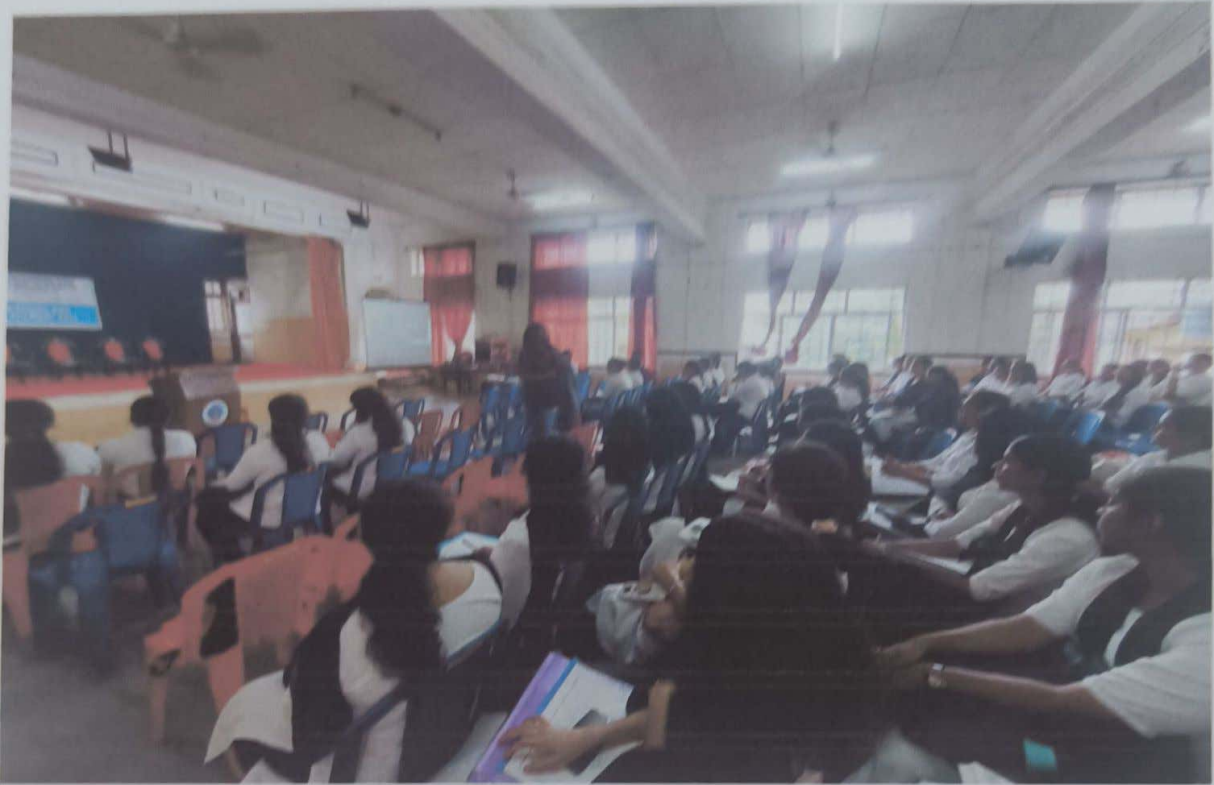

EVENT:

DATE :

V YR B.B.A.LL.B. (5 YRS.)

1	B8501	ABDUL RAHIMAN HASHIR	<i>Arul</i>		
2	B8503	ANTO JOHNY	<i>Anto</i>		
3	B8504	ASHISH P SUVARNA	<i>Ashish</i>		
4	B8506	CHIRAG SHETTY	<i>AB</i>		
5	B8507	FARAZ ASHRAF E K	<i>Faraz</i>		
6	B8508	JAYANTH PAI K	<i>AB</i>		
7	B8509	JERIN ABRAHAM	<i>AB</i>		
8	B8510	JITHIN JEJO	<i>AB</i>		
9	B8511	MUHAMMAD IRFAN BAARI	<i>Muhammad</i>		
10	B8512	P PRASHANTH AITHAL	<i>Prashant</i>		
11	B8514	SAHITYA D CHOWTA	<i>AB</i>		
12	B8515	SAMRUDH D S	<i>AB</i>		
13	B8516	SHELDON HERMON TAURO	<i>Sheldon</i>		
14	B8517	SHREEVATHSA THANTHRI V	<i>Shreevathsa</i>		
15	B8518	SREYAS SREEDHARAN	<i>Sreyas</i>		
16	B8519	SRIJYOTHIS M	<i>Sri</i>		
17	B8520	SUSHANTH SAMSON FERNANDES	<i>Sushant</i>		
18	B8521	SUSHEEL RAI	<i>AB</i>		
19	B8522	TOSHIN MOHAN	<i>Toshin</i>		
20	B8523	TUSHARA	<i>Tushara</i>		
21	B8524	VYSHNAV A	<i>Vyshnav</i>		
22	B8525	YAKSHITH R SHETTY	<i>AB</i>		
23	B8526	ANAGHA P	<i>AB</i>		
24	B8527	ANAGHA PRASAD	<i>Ana</i>		
25	B8528	ANCITA OLIVIA PINTO	<i>AB</i>		
26	B8529	ANJALI NARAYANAN	<i>Anjali</i>		
27	B8530	ANVITHA ANOOP	<i>Anvitha</i>		
28	B8531	APEKSHA	<i>AB</i>		
29	B8532	ASHALATHA	<i>AB</i>