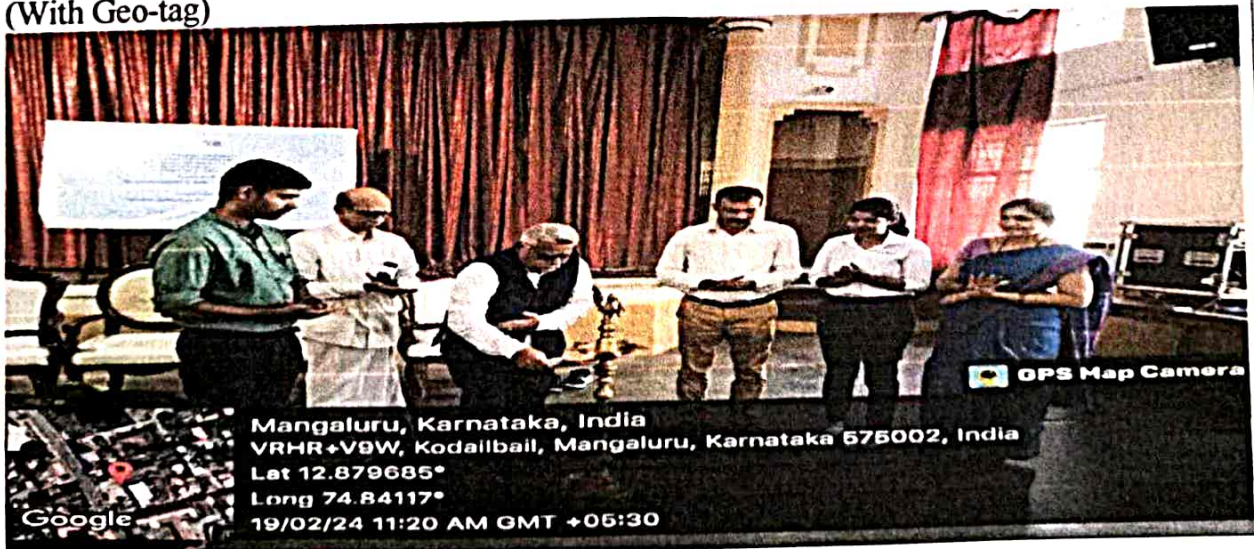

#### Key Highlights:

On 19/02/24 Seminar and Conference Committee in association with Saraswathi education and welfare trust , Meghalaya has organised "Bharath Samvidhan Jnan Abhiyan Programme" . Inaugurated by Prof .A .Rajendra Shetty , Former Principal, Member of Management, SDM law college, Mangalore.The Chief guest for the session was Dr .P .Anantha krishna Bhat, Retired professor, Department of Political Science, Canara College, Mangalore. The programme was presided by Dr. Tharanatha, Principal and co ordinated by Mr Karthik Anand and Dr Annapoorna Shet. The welcome speech was delivered by Ms. Sreelakshmi .S.N, V BA.LLB. Master of ceremony was Shreya of 4th BA LLB

Photo:  
(Without  
Geo-tag)

Photo:  
(With Geo-tag)

SDM News - Link (<https://sdmnews.in/articles/65d604ae184b390a8d16ede2>)

SDM News - Screen Shot or Print of the same.