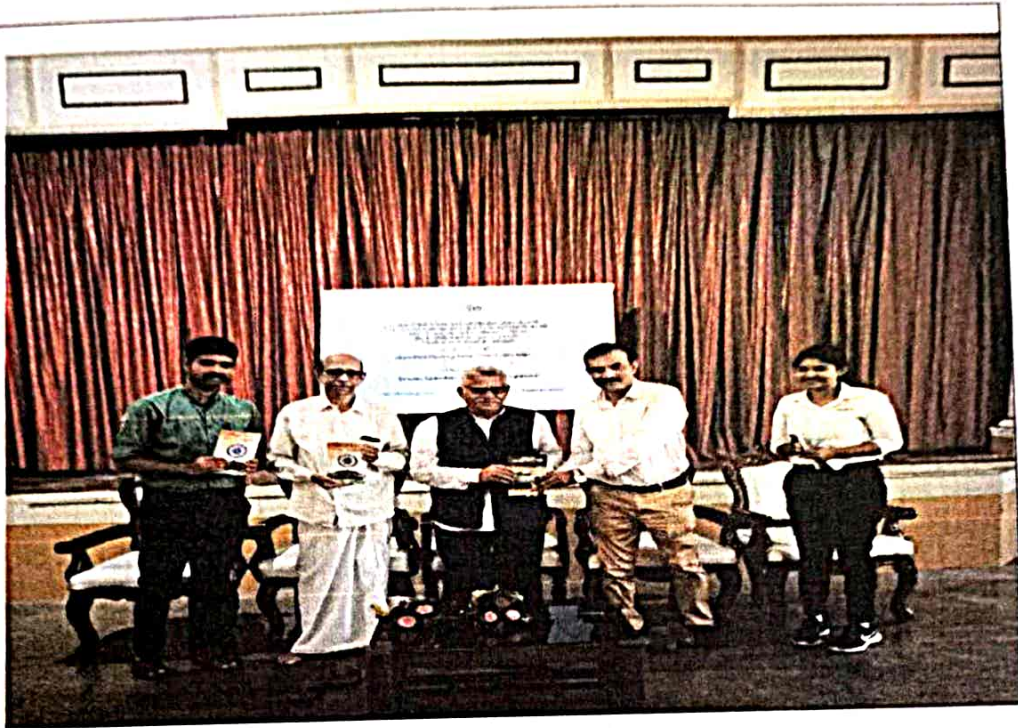

#### Key Highlights:

On 19/02/24 Seminar and Conference Committee in association with Saraswathi education and welfare trust , Meghalaya has organised "Bharath Samvidhan Jnan Abhiyan Programme" . Inaugurated by Prof .A .Rajendra Shetty , Former Principal, Member of Management, SDM law college, Mangalore.The Chief guest for the session was Dr .P .Anantha krishna Bhat, Retired professor, Department of Political Science, Canara College, Mangalore. The programme was presided by Dr. Tharanatha, Principal and co ordinated by Mr Karthik Anand and Dr Annapoorna Shet. The welcome speech was delivered by Ms. Sreelakshmi .S.N, V BA.LLB. Master of ceremony was Shreya of 4th BA LLB

Photo:  
(Without  
Geo-tag)

Photo:  
(With Geo-tag)

SDM News - Link (<https://sdmnews.in/articles/65d604ae184b390a8d16ede2>)

SDM News - Screen Shot or Print of the same.