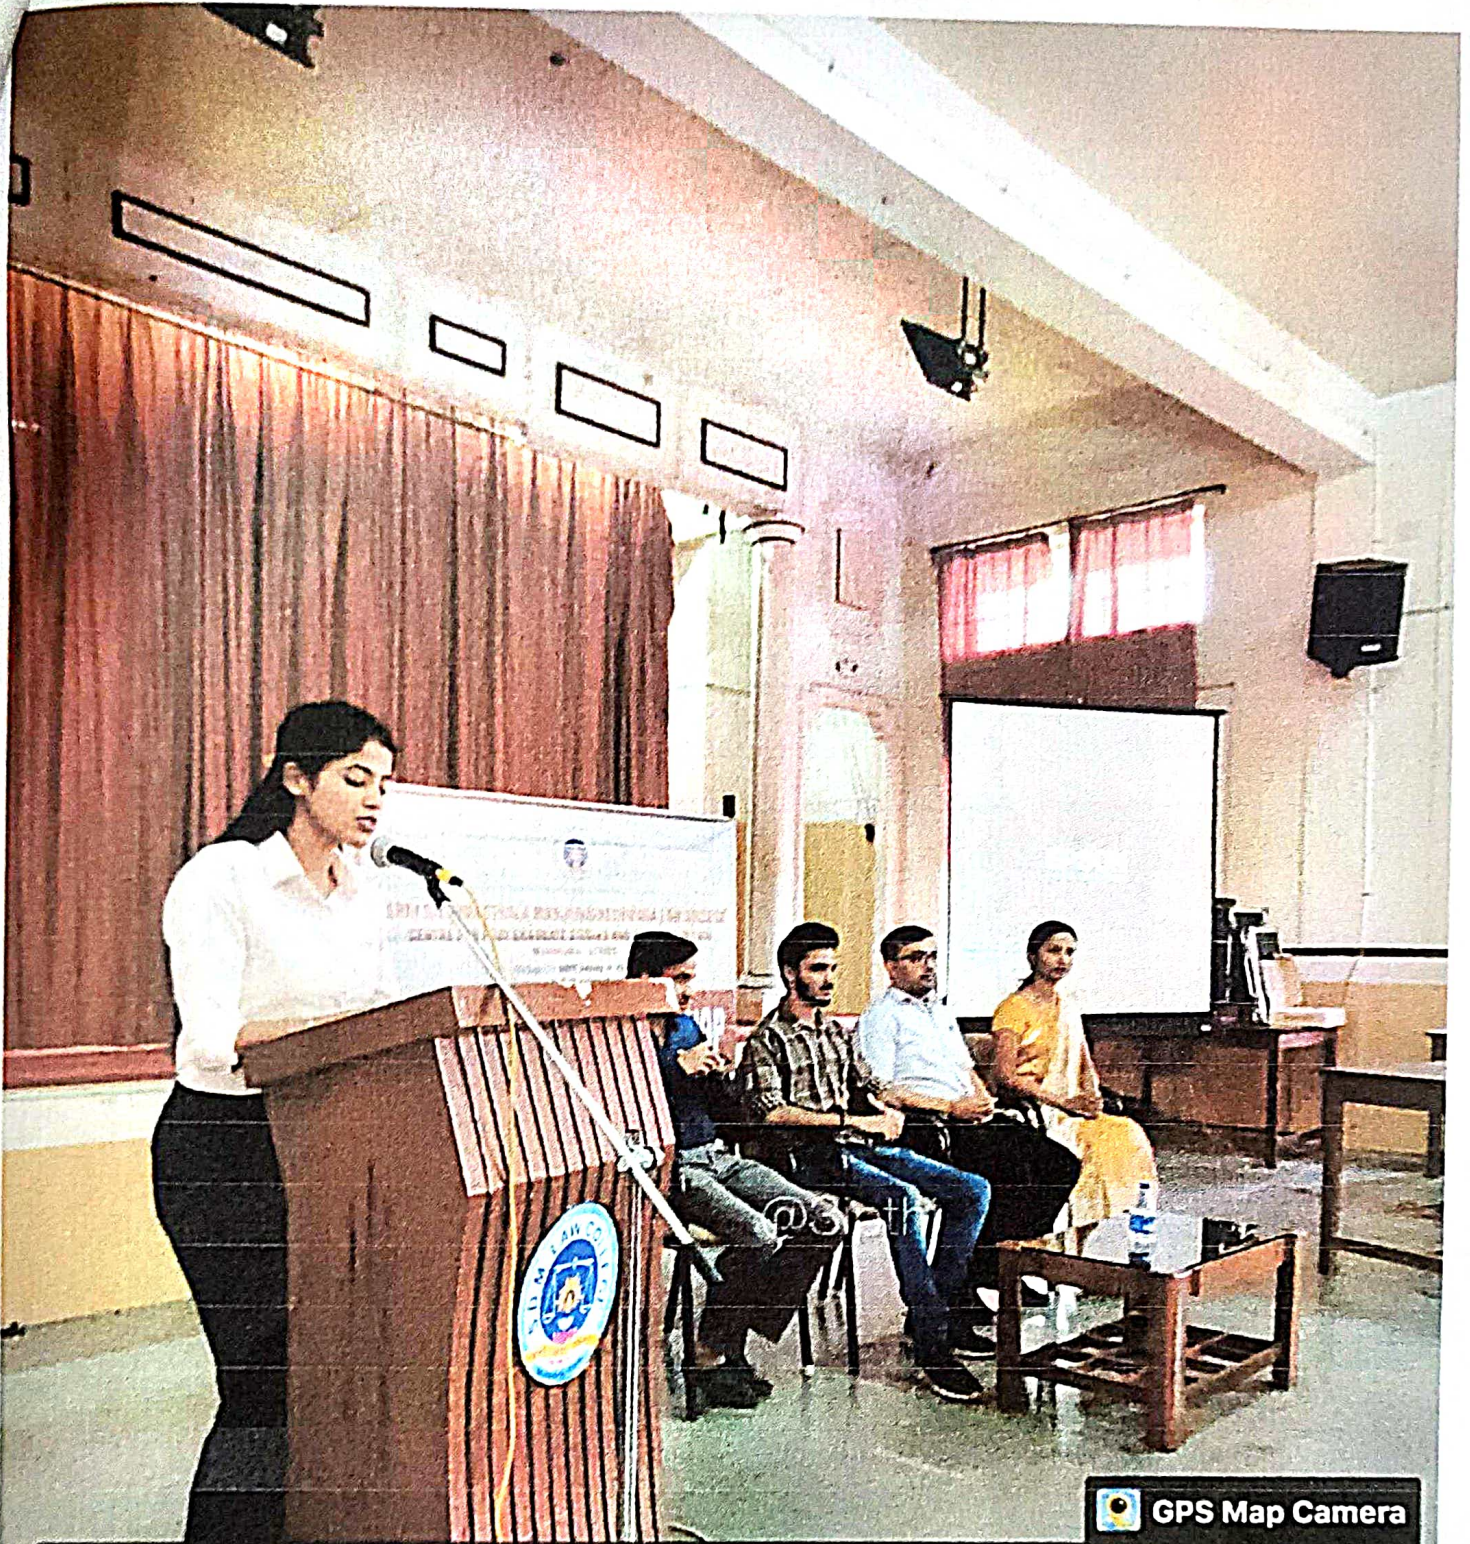

154

ACADEMIC YEAR 2022-23

EVENT:			DATE: 10-2-2023			
V YR LL.B. (5 YRS.) "A"						
1	8501	BASIL BABY CHERUVILLIL	<i>[Signature]</i>			
2	8502	C J JOHNSON	<i>[Signature]</i>			
3	8503	DHANRAJ	<i>[Signature]</i>			
4	8504	GIRISH NAYAK				
5	8505	HARSHITH R	<i>[Signature]</i>			
6	8507	MRINAL CHAND M				
7	8508	PRAVEEN KUMAR				
8	8510	RAKSHAN M K				
9	8511	ROHIL P SHETTY	<i>[Signature]</i>			
10	8512	ROHIT JAVALI				
11	8513	SHANE NICHOLSON GANGERA				
12	8514	SHREYAS SHETTY				
13	8516	STEEPHEN MATHEW	<i>[Signature]</i>			
14	8517	SURAJ	<i>[Signature]</i>			
15	8518	V NANDAGOPALA BHAT	<i>[Signature]</i>			
16	8519	VIKITH K P	<i>[Signature]</i>			
17	8520	VIVEK M	<i>[Signature]</i>			
18	8521	AISHWARYA B A	<i>[Signature]</i>			
19	8522	AKSHAYA P	<i>[Signature]</i>			
20	8523	ANAGHA M A	<i>[Signature]</i>			
21	8524	ANUJNA C H	<i>[Signature]</i>			
22	8525	ANUSHA	<i>[Signature]</i>			
23	8526	ASMA	<i>[Signature]</i>			
24	8527	ATHIJA HAIFA	<i>[Signature]</i>			
25	8528	AYSHA AFREEN				
26	8529	AYSHA HANEENA				
27	8530	BIBI AYESHA A				
28	8531	DEEPASHREE B	<i>[Signature]</i>			
29	8532	FATHIMATH THABSHEERA