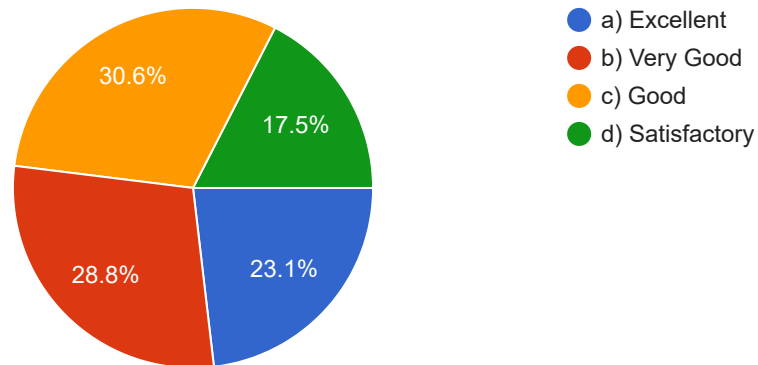

 Copy

229 responses

4. Support and motivation to the student to take part in Seminars / Workshops / Research Projects?

 Copy

229 responses

5. How do you rate Career Awareness Programme conducted by the college?