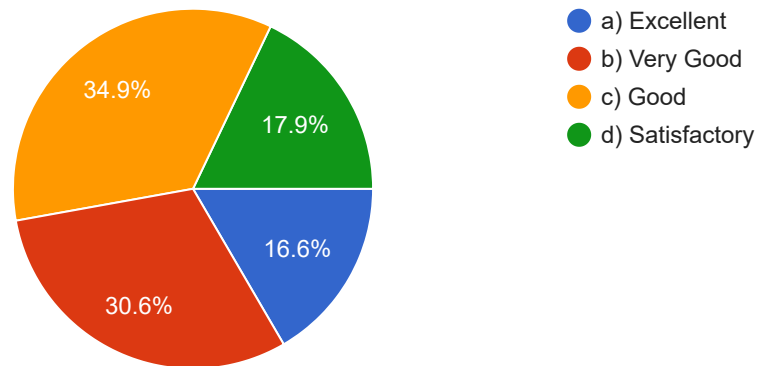

5. How do you rate Career Awareness Programme conducted by the college?

Copy

229 responses