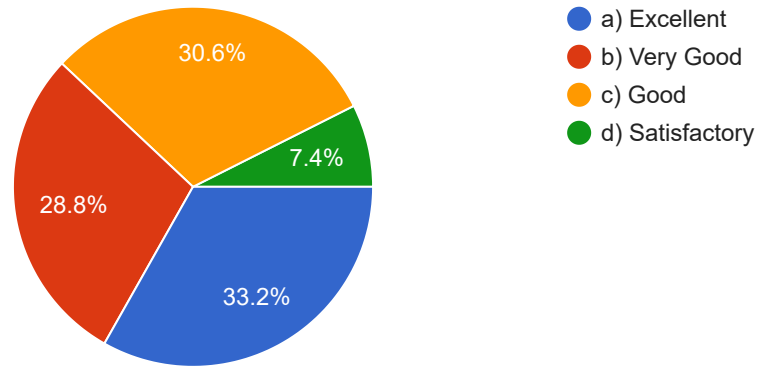

 Copy

229 responses

6. How do you rate the college support and guidance for internship programme ?

 Copy

229 responses

7. How do you rate Extension Activities (NSS, Legal Aid, etc) of the college?

 Copy

229 responses