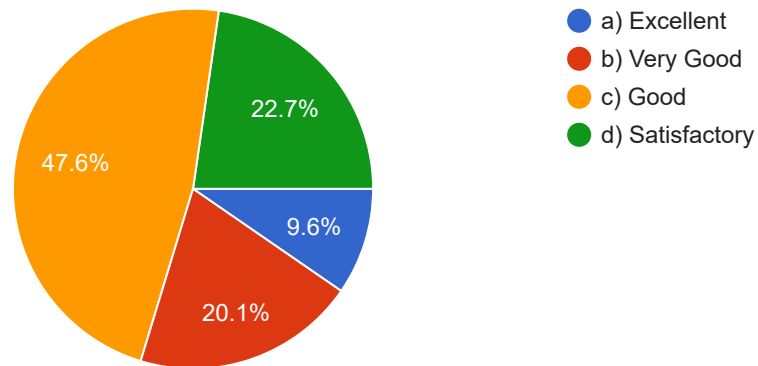

 Copy

229 responses

23. How do you rate Grievance Redressal Mechanism existing in the college?

 Copy

229 responses

24. Would you like to recommend this institution for others?

 Copy

229 responses