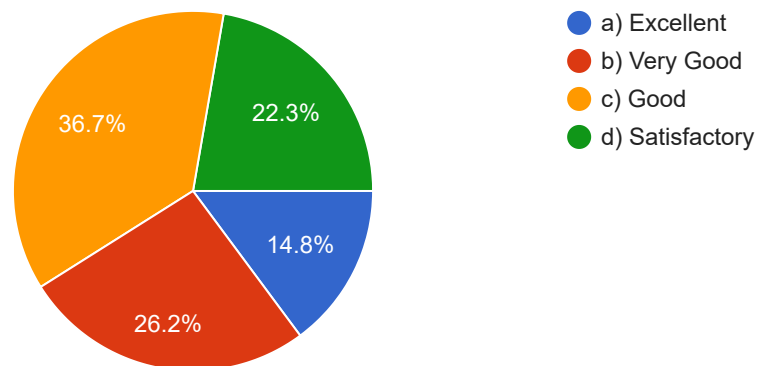

 Copy

229 responses

6. How do you rate the college support and guidance for internship programme ?

 Copy

229 responses

7. How do you rate Extension Activities (NSS, Legal Aid, etc) of the college?

 Copy

229 responses