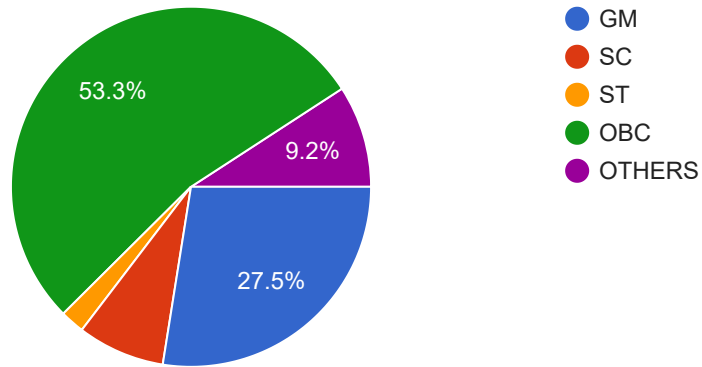

STATE OF DOMICILE

Copy

229 responses

NATIONALITY

 Copy

229 responses

- INDIAN
- FOREIGNER

EMAIL ID