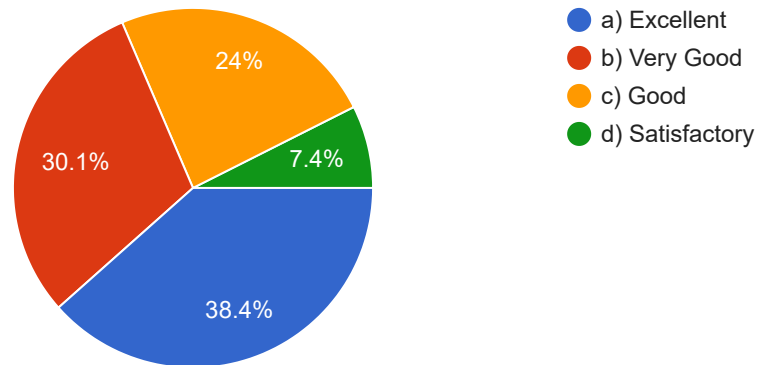

8. Provision of opportunity for cultural and sports event?

Copy

229 responses